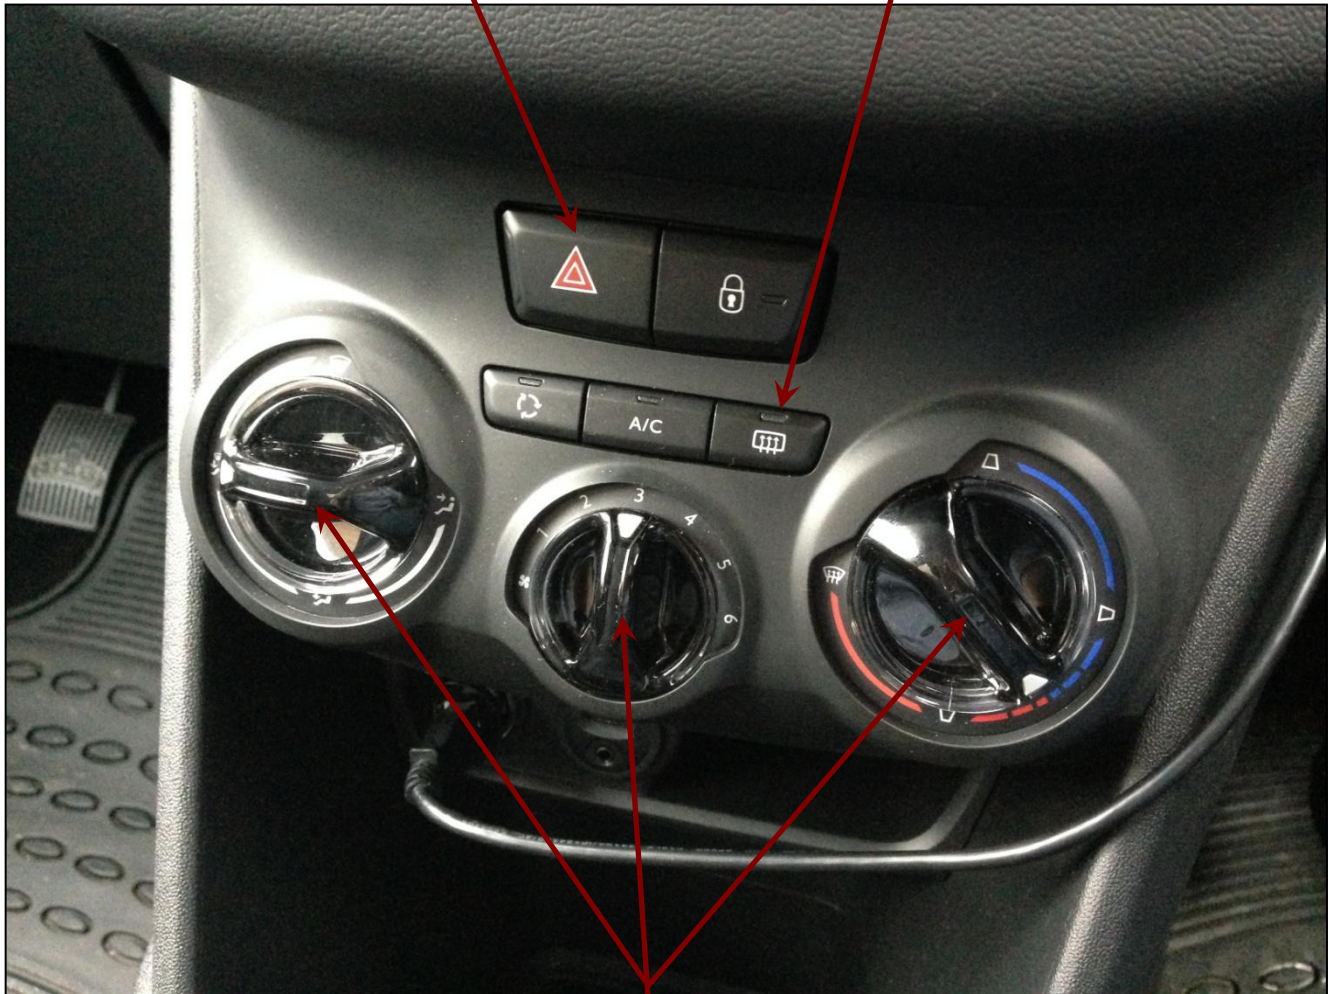

## Peugeot 208 Auxiliary Controls

Hazard Warning  
Light Switch

Demister  
Control (Rear)

Demister Controls (Front)  
Rotate Clockwise